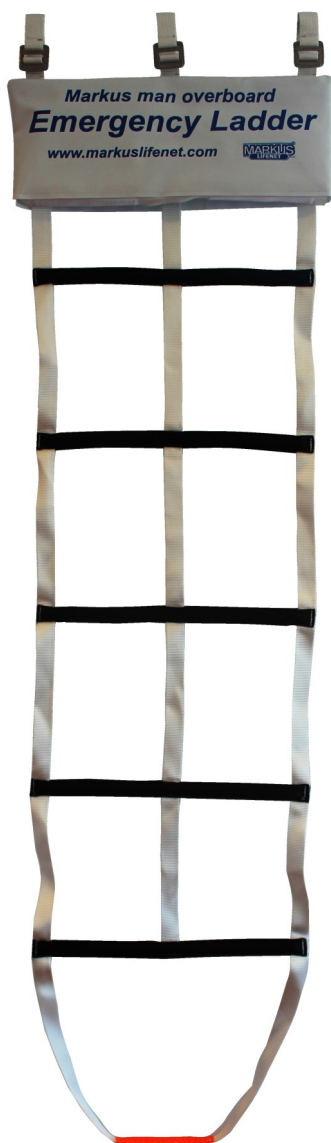

Markus Lifenet ehf

Specialized in development and manufacturing of man overboard recovery systems. Most known for the Markusnet type MS and the variety of Markus Scramble-nets type SCN, Markus Emergency ladders type MEL2/SCN2 and Throw-line type RLC.

www.Markusnet.com

Emergency ladder

For upto 1,8 metre freeboard. Provides safe passage back on board at the side of the boat, can be pulled down from the water and it is made to go 1 metre into the water in lowered position.

Markusnet

For commercial and leisure. Lloyd's Register EMEA type certified for ISO19898/2019

MOB Boat Rescue-net

Light, quick fastening, takes little space, provides easy and fast method to place the casualty in the net, is soft but firm around the casualty, provides easy lift by one or two persons and is easy to repack after use

Throw line

For all types of ships and boats. Ideal to carry on hikes near water.