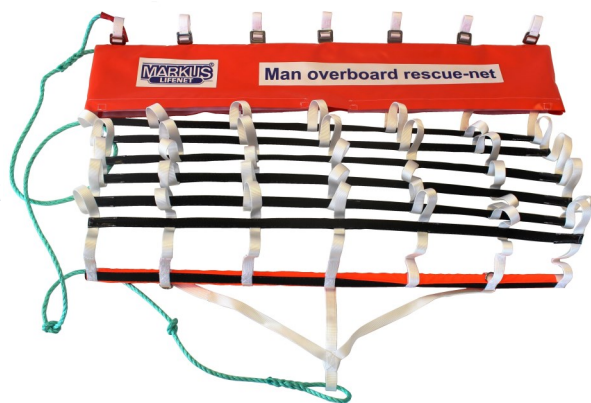

Markus Lifenet ehf

Specialized in development and manufacturing of man overboard recovery systems. Most known for the Markusnet type MS and the variety of Markus Scramble-nets type SCN, Markus Emergency ladders type MEL2/SCN2 and Throw-line type RLC.

www.Markusnet.com

Emergency ladder

For upto 1,8 metre freeboard. Provides safe passage back on board at the side of the boat, can be pulled down from the water and it is made to go 1 metre into the water in lowered position.

Markusnet

For commercial and leisure. Lloyd's Register EMEA type certified for ISO19898/2019

MOB Boat Rescue-net

Light, quick fastening, takes little space, provides easy and fast method to place the casualty in the net, is soft but firm around the casualty, provides easy lift by one or two persons and is easy to repack after use

Throw line

For all types of ships and boats. Ideal to carry on hikes near water.