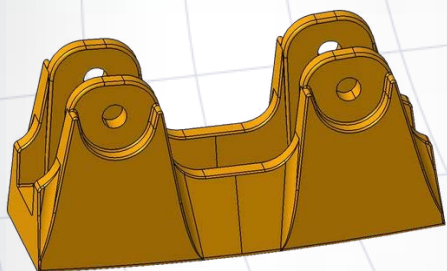

## BOTTOM TRAWL DOORS

The OF is a bottom trawl door made by Morgère®. Some of our clients hanker after the Polyvalent trawl door created in the 1960's. That's why the Ovalfoil was developed, to keep the shape of the Polyvalent while maintaining the performance of the Polyfoil.

- ✓ EASY TO USE
- ✓ MADE FOR HARD BOTTOM

- ✓ OVAL SHAPE
- ✓ REDUCTION OF THE WEAR
- ✓ EXTRA WEIGHTS ON REQUEST

Type	Area m <sup>2</sup>	Average Weight (kg) <i>Specific weight on request</i>
OF0	0.59	70
OF01	1.06	130
OF02	1.34	170
OF03	1.74	270
OF04	2.18	350
OF05	2.59	500
OF06	3.08	650
OF07	3.6	1050
OF08	4.19	1200
OF09	4.79	1450
OF10	5.1	1550
OF11	5.51	1650
OF12	5.82	1900
OF13	6.62	2050
OF14	6.96	2400
OF15	7.82	2550
OF16	8.57	2900
OF17	9.64	3250
OF18	10.96	3600
OF19	11.97	4100
OF20	13.44	5000

AREA & WEIGHT ON REQUEST