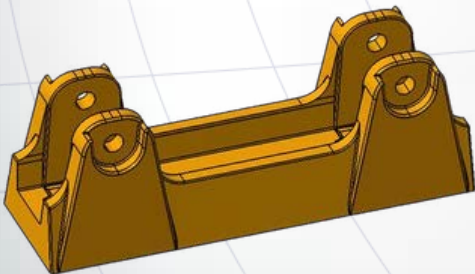

Type	Surface m²	Poids moyen (kg) <i>Poids spécifique sur demande</i>
EXN01	1.12	140
EXN02	1.42	180
EXN03	1.80	285
EXN04	2.25	365
EXN05	2.75	525
EXN06	3.23	685
EXN07	3.82	1105
EXN08	4.46	1420
EXN09	4.89	1525
EXN10	5.38	1630
EXN11	5.77	1735
EXN12	6.18	2000
EXN13	6.94	2155
EXN14	7.25	2415
EXN15	7.93	2680
EXN16	9.14	3255
EXN17	10.17	3570
EXN 18	10.98	4100
EXN 19	12.40	5500

AREA & WEIGHT ON REQUEST

MORGERE S.A.S

🇫🇷 Made in France

☎ +33 (0)2 99 56 14 36

✉ trawldoor.morgere@morgere.fr

15, Rue des Mettras
Zone Actipole
35540 Miniac-Morvan

www.morgere.com