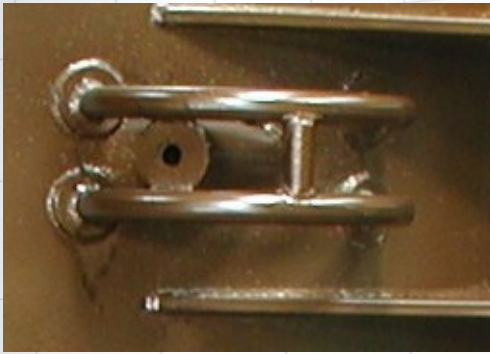

Type	Area m²	Average Weight (kg) <i>Specific weight on request</i>
PF00	0.67	70
PF01	1.2	130
PF02	1.52	170
PF03	1.88	270
PF04	2.28	350
PF05	2.72	450
PF06	3.19	600
PF07	3.71	750
PF08	4.26	950
PF09	4.68	1050
PF10	5.13	1150
PF11	5.45	1250
PF12	5.78	1350
PF13	6.56	1850
PF14	6.98	1900
PF15	7.66	2100
PF16	8.55	2400
PF17	9.29	2700
PF18	11.12	3250

AREA & WEIGHT ON REQUEST

MORGERE S.A.S

🇫🇷 Made in France

☎ +33 (0)2 99 56 14 36

✉ trawldoor.morgere@morgere.fr

15, Rue des Mettras
Zone Actipole
35540 Miniac-Morvan

www.morgere.com