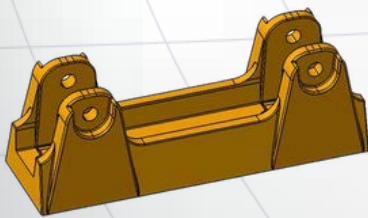

Type	Area m²	Average Weight (kg) <i>Specific weight on request</i>
PF00	0.67	70
PF01	1.2	130
PF02	1.52	170
PF03	1.88	270
PF04	2.28	350
PF05	2.72	450
PF06	3.19	600
PF07	3.71	750
PF08	4.26	950
PF09	4.68	1050
PF10	5.13	1150
PF11	5.45	1250
PF12	5.78	1350
PF13	6.56	1850
PF14	6.98	1900
PF15	7.66	2100
PF16	8.55	2400
PF17	9.29	2700
PF18	11.12	3250

AREA & WEIGHT ON REQUEST

MORGERE S.A.S

🇫🇷 Made in France

☎ +33 (0)2 99 56 14 36

✉ trawldoor.morgere@morgere.fr

15, Rue des Mettras
Zone Actipole
35540 Miniac-Morvan

www.morgere.com