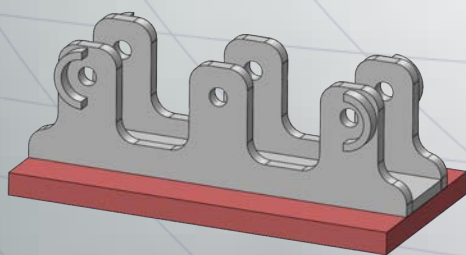

CHAMPION

BOTTOM TRAWL DOORS

THE EFFICIENCY OF A VERTICAL DOOR WITH THE STABILITY AND EASY SET UP OF A BOTTOM DOOR

The CHAMPION is a bottom trawl door made by MORGÈRE®, allowing a very large opening, with a low drag. Very stable in operation and a very tolerant setting. The easiest trawl door to use.

- ✓ HIGH QUALITY STEEL MATERIALS
- ✓ VERY STABLE IN OPERATION
- ✓ SIMPLE TO SET UP AND USE
- ✓ LARGE OPENING

- ✓ ROBUST & LONG LASTING
- ✓ LOW FUEL CONSUMPTION
- ✓ CUSTOMISABLE SIZE & WEIGHT

MORGÈRE S.A.S

Made in France

+33 (0)2 99 56 14 36
trawldoor.morgere@morgere.fr

15, Rue des Mettras
Zone Actipole
35540 Miniac-Morvan

www.morgere.com

| Type | Area m ² | Average weight (kg) <i>specific weight in request</i> |
|-----------|---------------------|--|
| CHAMP01 | 1 | 140 |
| CHAMP01,5 | 1.5 | 180 |
| CHAMP02 | 2 | 300 |
| CHAMP02,5 | 2.5 | 400 |
| CHAMP03 | 3 | 600 |
| CHAMP03,5 | 3.5 | 800 |
| CHAMP04 | 4 | 1200 |
| CHAMP04,5 | 4.5 | 1400 |
| CHAMP05 | 5 | 1500 |
| CHAMP05,5 | 5.5 | 1650 |
| CHAMP06 | 6 | 1800 |
| CHAMP06,5 | 6.5 | 2000 |
| CHAMP07 | 7 | 2200 |
| CHAMP07,5 | 7.5 | 2500 |
| CHAMP08 | 8 | 2800 |
| CHAMP08,5 | 8.5 | 3000 |
| CHAMP09 | 9 | 3200 |
| CHAMP09,5 | 9.5 | 3400 |
| CHAMP10 | 10 | 3500 |
| CHAMP10,5 | 10.5 | 3800 |