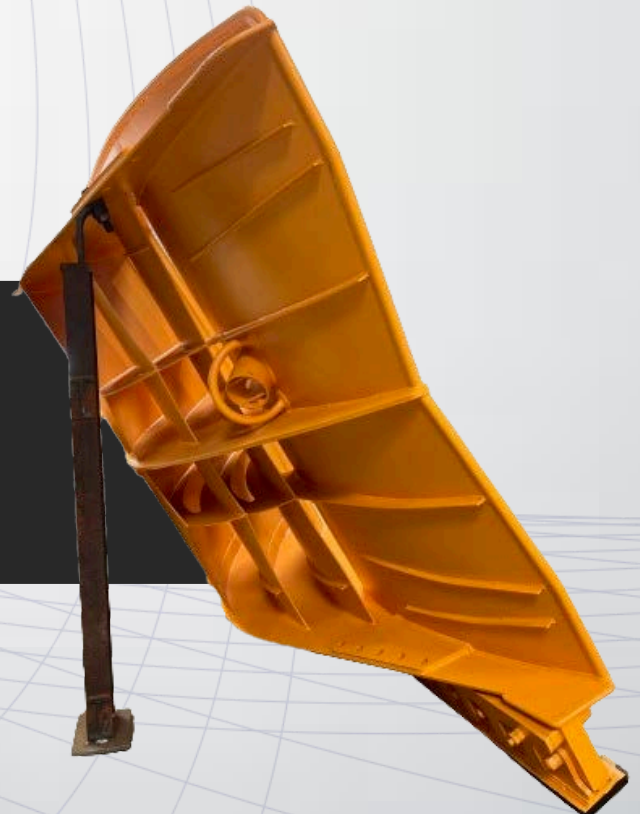

CHAMPION

BOTTOM TRAWL DOORS

THE EFFICIENCY OF A VERTICAL DOOR WITH THE STABILITY AND EASY SET UP OF A BOTTOM DOOR

The CHAMPION is a bottom trawl door made by MORGÈRE®, allowing a very large opening, with a low drag. Very stable in operation and a very tolerant setting. The easiest trawl door to use.

- ✓ HIGH QUALITY STEEL MATERIALS
- ✓ VERY STABLE IN OPERATION
- ✓ SIMPLE TO SET UP AND USE
- ✓ LARGE OPENING

- ✓ ROBUST & LONG LASTING
- ✓ LOW FUEL CONSUMPTION
- ✓ CUSTOMISABLE SIZE & WEIGHT

MORGÈRE S.A.S