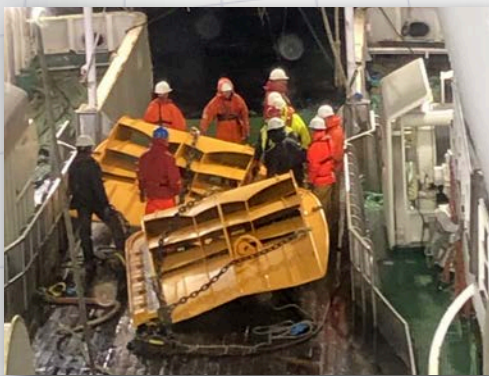

Type	Area m²	Average weight (kg) <i>specific weight in request</i>
CHAMP01	1	140
CHAMP01,5	1.5	180
CHAMP02	2	300
CHAMP02,5	2.5	400
CHAMP03	3	600
CHAMP03,5	3.5	800
CHAMP04	4	1200
CHAMP04,5	4.5	1400
CHAMP05	5	1500
CHAMP05,5	5.5	1650
CHAMP06	6	1800
CHAMP06,5	6.5	2000
CHAMP07	7	2200
CHAMP07,5	7.5	2500
CHAMP08	8	2800
CHAMP08,5	8.5	3000
CHAMP09	9	3200
CHAMP09,5	9.5	3400
CHAMP10	10	3500
CHAMP10,5	10.5	3800

AREA & WEIGHT ON REQUEST

MORGERE S.A.S

Made in France

+33 (0)2 99 56 14 36

trawldoor.morgere@morgere.fr

15, Rue des Mettras
Zone Actipole
35540 Miniac-Morvan

www.morgere.com