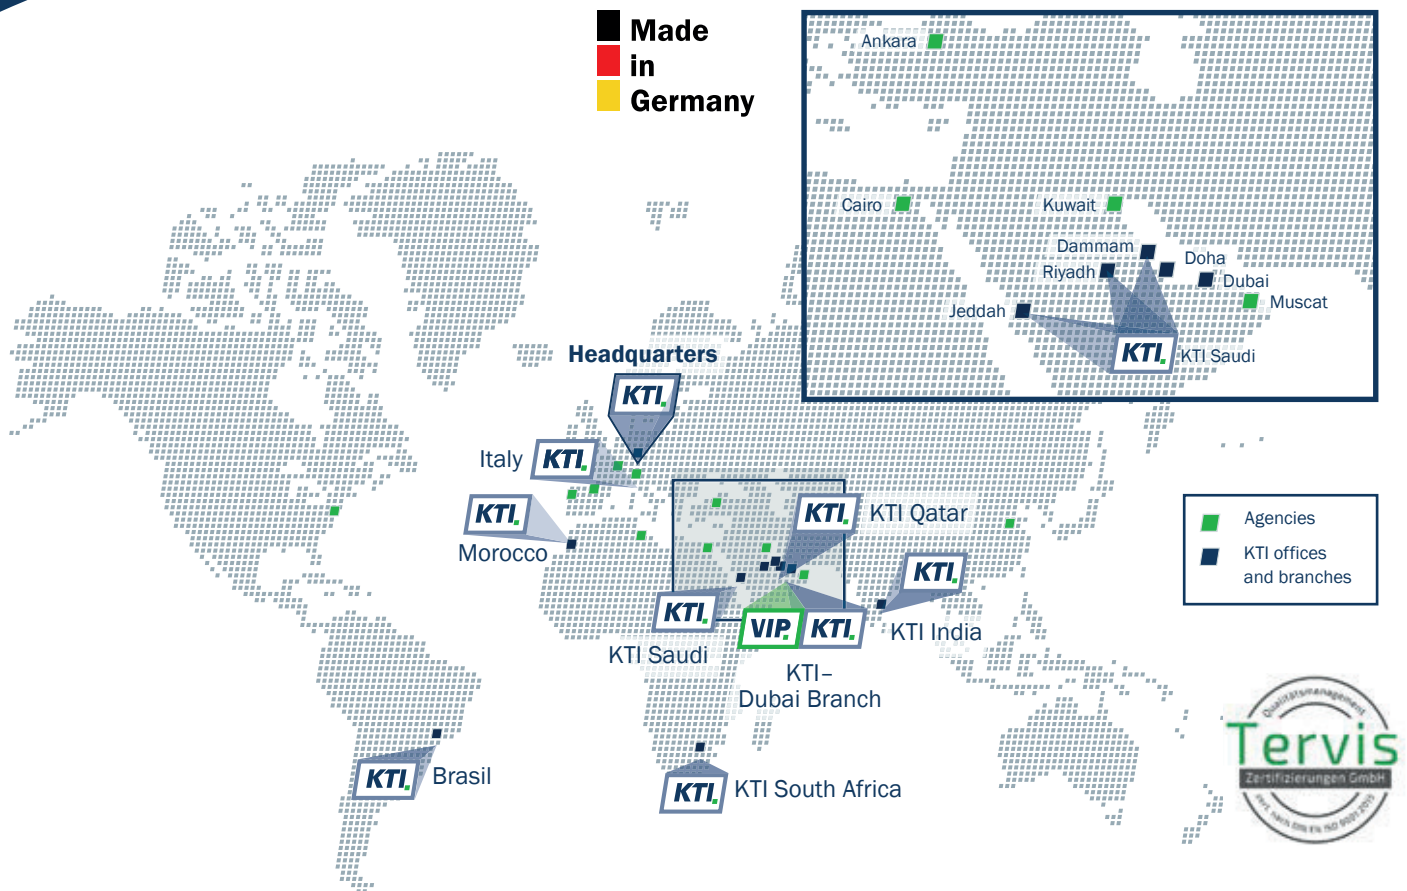

ENERGY
EFFICIENT
REFRIGERATION

Ice Handling Equipment

Distribution et pesage de la glace

■ Made
■ in
■ Germany

Worldwide #1 in Ice Factories

REFERENCES
REFERENCES

■ Fish Market (MAR)

■ Fish Processing (DK)

■ Harbour (GB)

■ Fish Market (UAE)

Worldwide >4.000 Installations
Plus de 4000 installations dans le monde

■ Made
■ in
■ Germany

KTI Agencies and Registered Offices

KTI-Plersch Kältetechnik GmbH

Carl-Otto-Weg 14/2
D-88481 Balzheim
Germany
Tel.: +49/7347/95 72-0
Fax: +49/7347/95 72-22
E-mail: info@kti-plersch.com
Web: www.kti-plersch.com